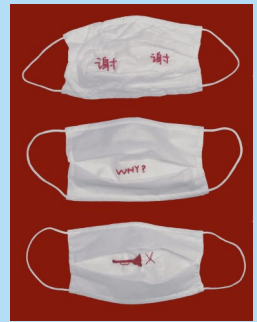

Oct. 31-Nov. 3 - Webber Gallery closed for show set up.

Nov. 7 - Dec. 8, 2022

2022 Best of the Season

Public Reception - Nov. 18, 5 p.m.

For the first time, this VAS-sponsored exhibition will be open to artists residing in Marion, Citrus or Levy County for art submissions in any medium. One of two VAS exhibitions each year, this show displays an exciting collection of diverse work.