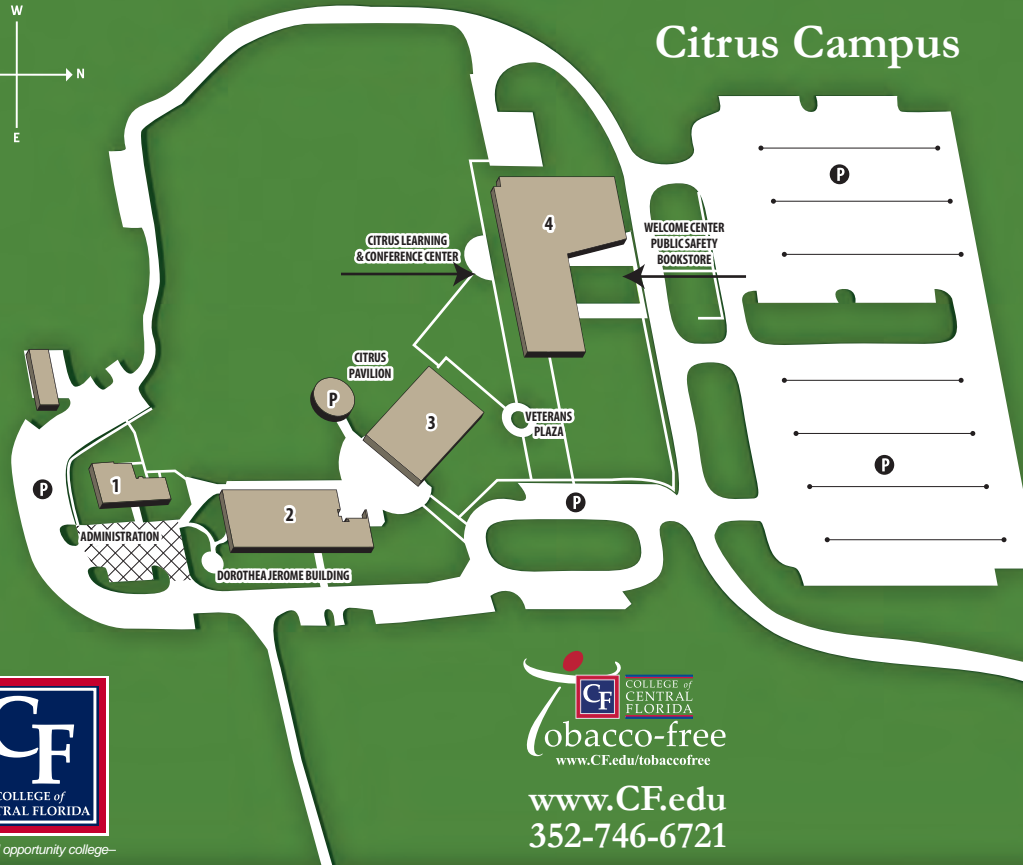

# Citrus Campus

## Legend

- 1** Administration, SCORE, Conference Room
- 2** **Dorothea G. Jerome Building**  
*Main Level:*  
Conference Center with ITV, Educational Opportunity Center, Nursing Suite, Student Activities, Student Lounge  
*Second Level:*  
Computer Lab, Learning Resources Center, Learning Support Center
- 3** **Classroom Building**  
*Main Level:*  
Classrooms, Science Labs  
*Second Level:*  
Faculty Offices, Classrooms
- 4** **Citrus Learning & Conference Center**  
*Main Level:*  
Welcome Center, Assessment Center, Bookstore, Café, Computer Lab, Conference Room, Counseling, Enrollment Services, Financial Aid, Public Safety  
*Second Level:*  
Classrooms, Faculty Offices, Science Lab
- P** Citrus Pavilion
- P** Parking
-  Parking Lot WIFI Hotspot

—an equal opportunity college—

 **COLLEGE of CENTRAL FLORIDA**  
www.CF.edu/tobaccofree

www.CF.edu  
352-746-6721

3800 S. LECANTO HIGHWAY