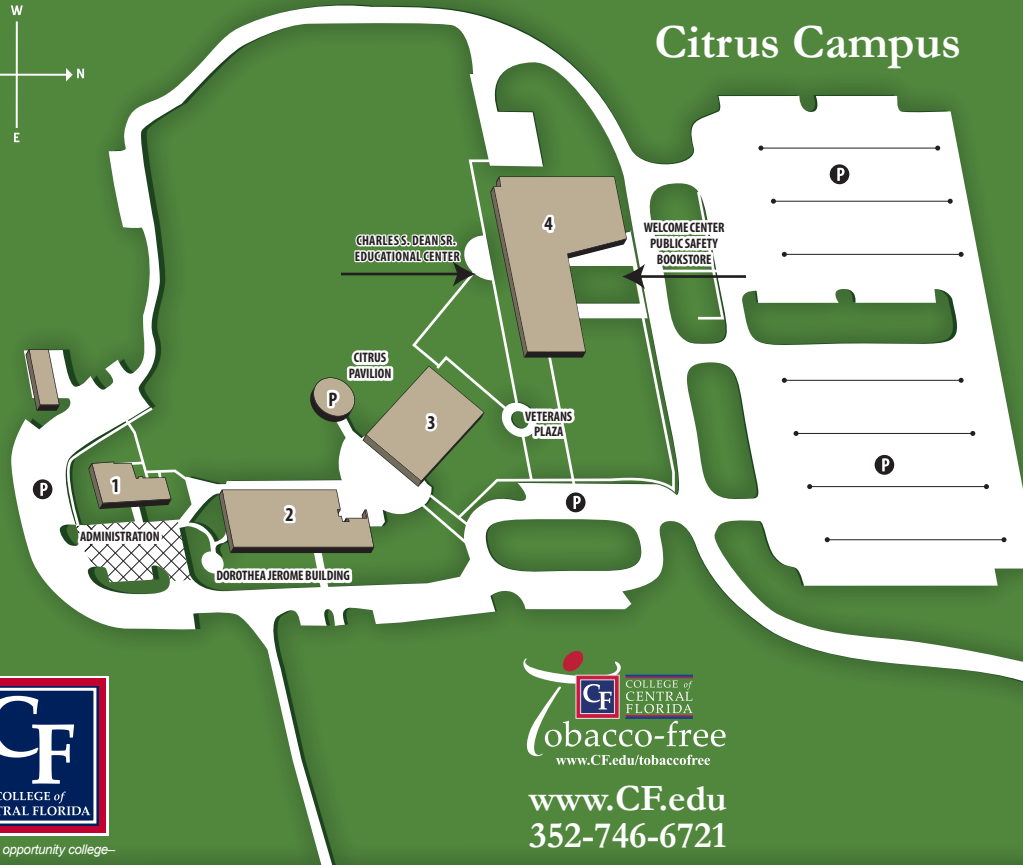

Citrus Campus

Legend

- 1** Administration, SCORE, Conference Room
- 2** **Dorothea G. Jerome Building**
Main Level:
Conference Center with ITV, Educational Opportunity Center, Nursing Suite, Student Activities, Student Lounge
Second Level:
Computer Lab, Learning Resources Center, Learning Support Center
- 3** **Classroom Building**
Main Level:
Classrooms, Science Labs
Second Level:
Faculty Offices, Classrooms
- 4** **Charles S. Dean Sr. Educational Center**
Main Level:
Welcome Center, Assessment Center, Bookstore, Café, Computer Lab, Conference Room, Counseling, Enrollment Services, Financial Aid, Public Safety
Second Level:
Classrooms, Faculty Offices, Science Lab
- P** Citrus Pavilion
- P** Parking
- Parking Lot WiFi Hotspots

—an equal opportunity college—

 **COLLEGE of CENTRAL FLORIDA**
tobacco-free
www.CF.edu/tobaccofree

www.CF.edu
352-746-6721

3800 S. LECANTO HIGHWAY