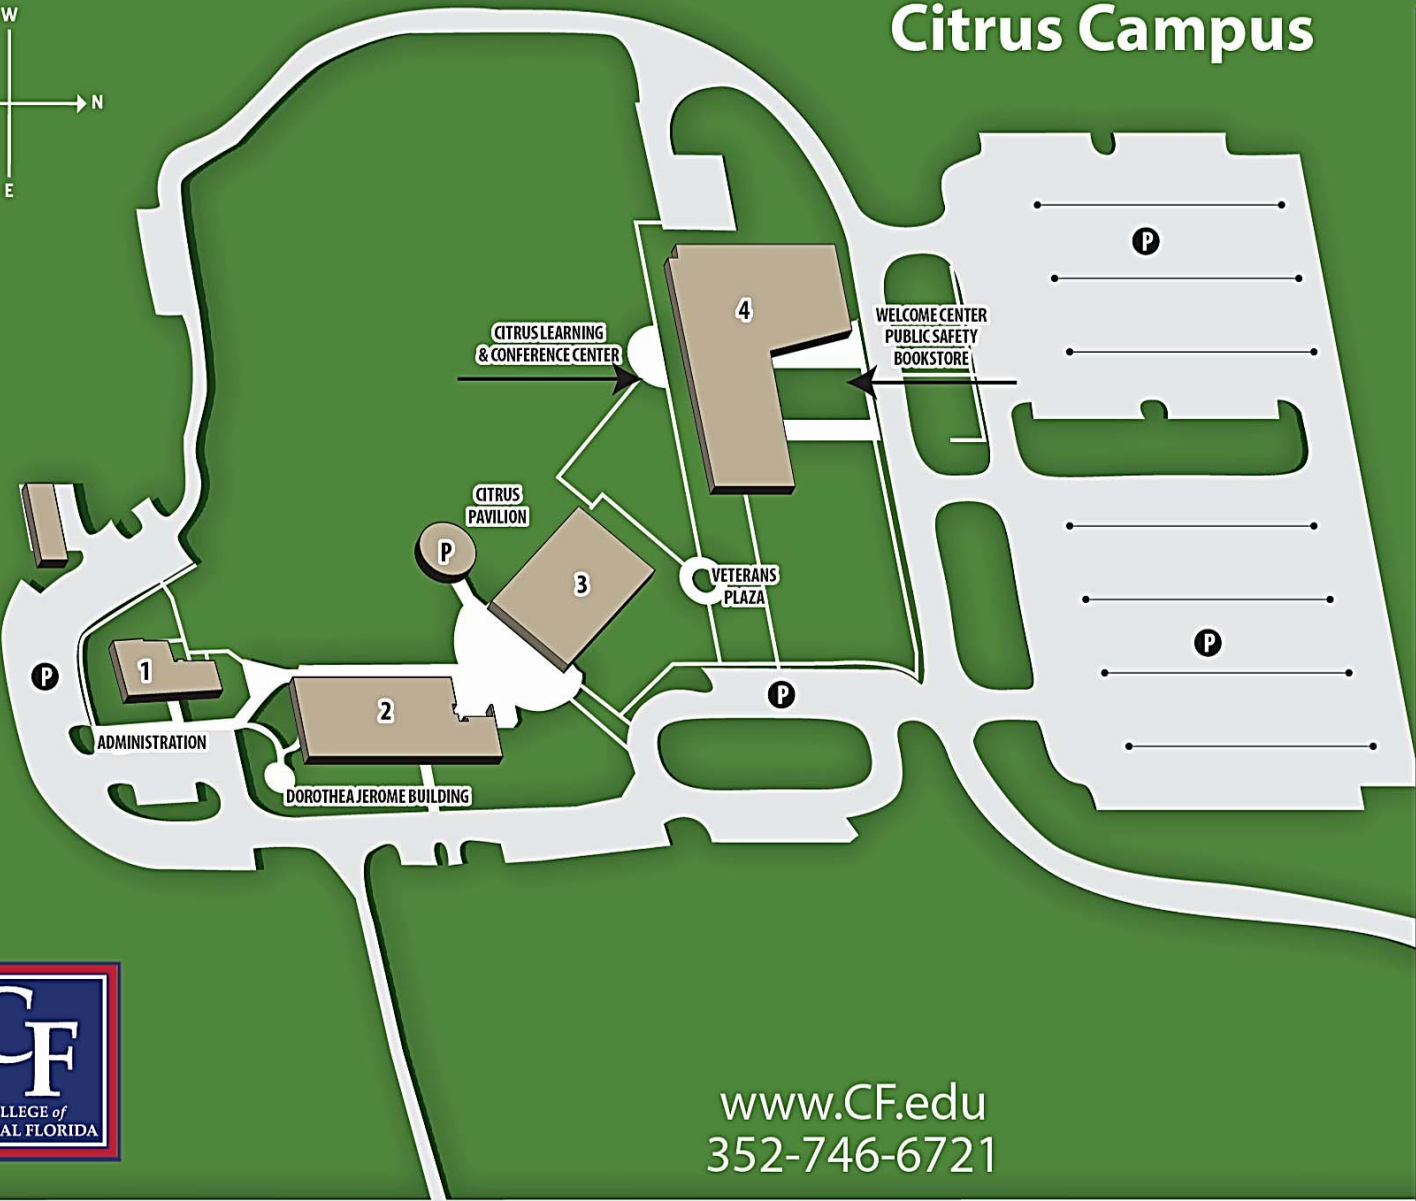

Citrus Campus

Legend

- 1** Administration, SCORE, Conference Room
 - 2 Dorothea G. Jerome Building**
Main Level:
 Conference Center with ITV, Educational Opportunity Center, Nursing Suite, Student Activities, Student Lounge

Second Level:
 Computer Lab, Learning Resources Center, Learning Support Center
 - 3 Classroom Building**
Main Level:
 Classrooms, Science Labs

Second Level:
 Faculty Offices, Classrooms
 - 4 Citrus Learning & Conference Center**
Main Level:
 Welcome Center, Assessment Center, Bookstore, Café, Computer Lab, Conference Room, Counseling, Enrollment Services, Financial Aid, Public Safety

Second Level:
 Classrooms, Faculty Offices, Science Lab
 - P Citrus Pavilion**
 - P Parking**
- an equal opportunity college—*

www.CF.edu
352-746-6721

3800 S. LECANTO HIGHWAY