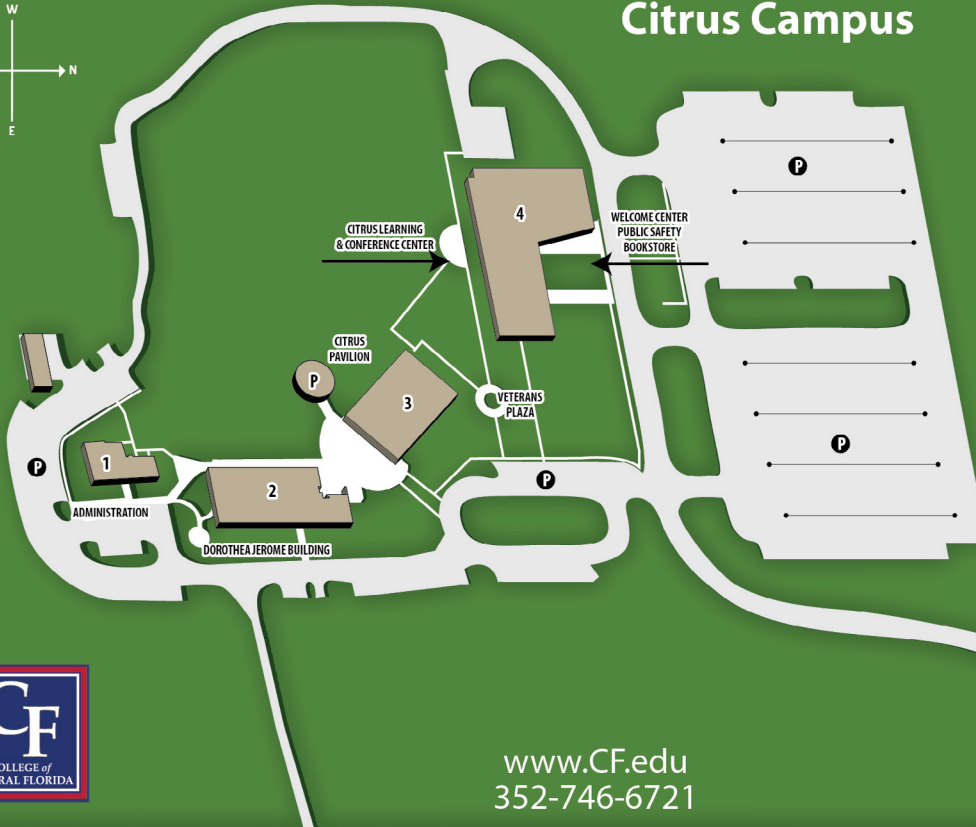

Citrus Campus

Legend

- 1 Administration, SCORE, Conference Room**
 - 2 Dorothea G. Jerome Building**
Main Level:
Conference Center with ITV, Educational Opportunity Center, Nursing Suite, Student Activities, Student Lounge

Second Level:
Computer Lab, Learning Resources Center, Learning Support Center
 - 3 Classroom Building**
Main Level:
Classrooms, Science Labs

Second Level:
Faculty Offices, Classrooms
 - 4 Citrus Learning & Conference Center**
Main Level:
Welcome Center, Assessment Center, Bookstore, Café, Computer Lab, Conference Room, Counseling, Enrollment Services, Financial Aid, Public Safety

Second Level:
Classrooms, Faculty Offices, Science Lab
- P Citrus Pavilion**
- P Parking**

—an equal opportunity college—

www.CF.edu
352-746-6721

3800 S. LECANTO HIGHWAY