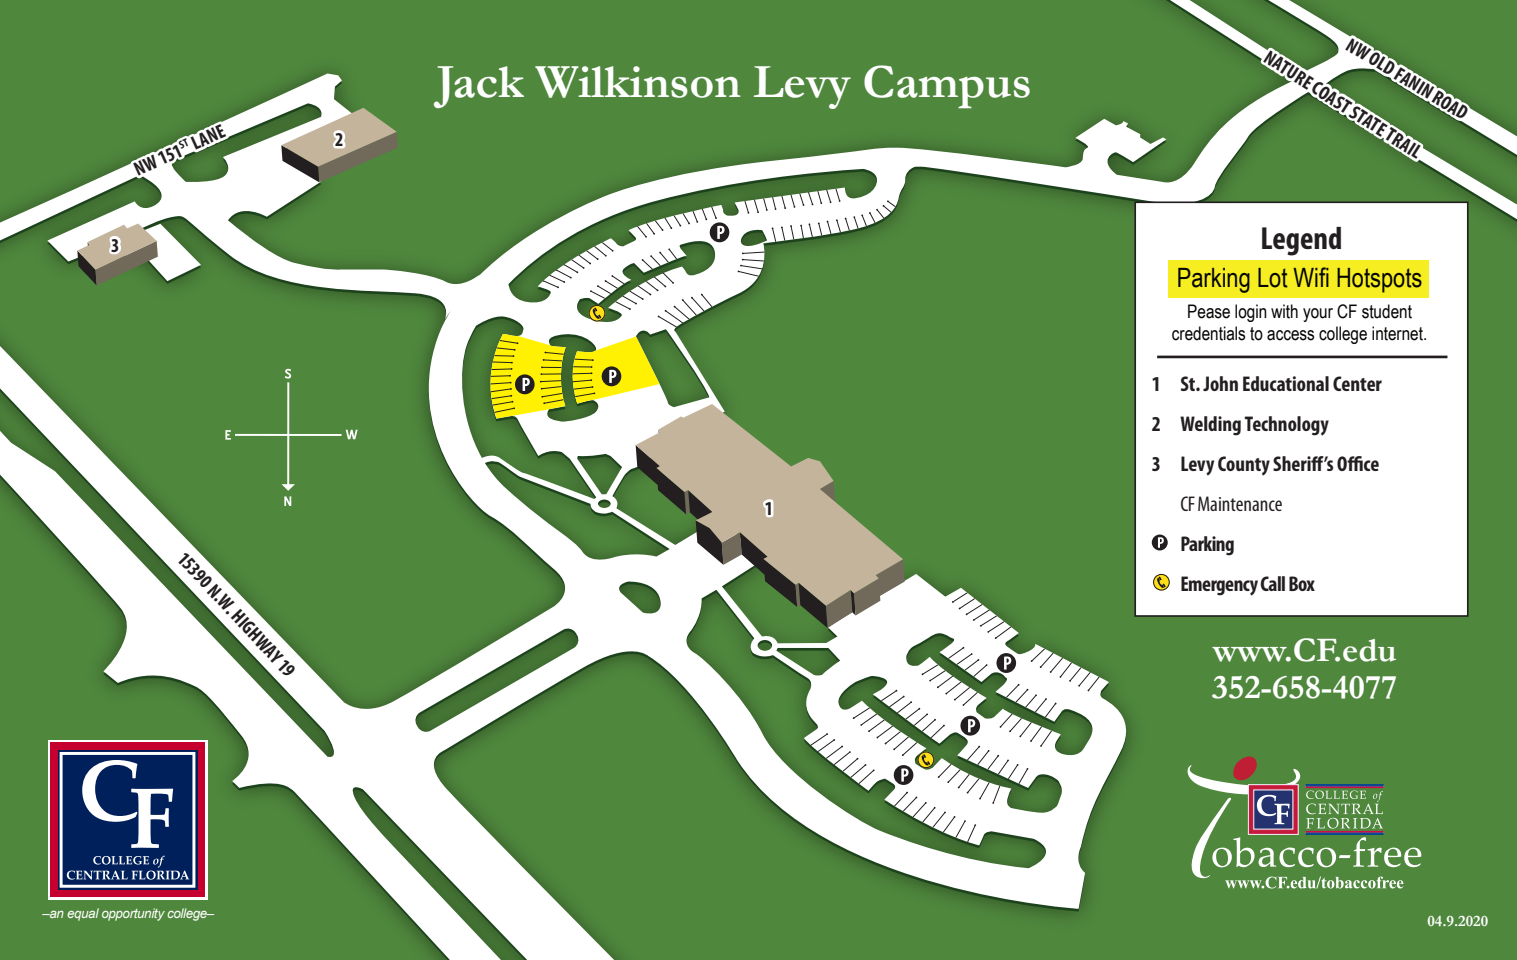

# Jack Wilkinson Levy Campus

## Legend

### Parking Lot Wifi Hotspots

Please login with your CF student credentials to access college internet.

- 1 St. John Educational Center
- 2 Welding Technology
- 3 Levy County Sheriff's Office

CF Maintenance

 Parking

 Emergency Call Box

[www.CF.edu](http://www.CF.edu)  
352-658-4077

—an equal opportunity college—