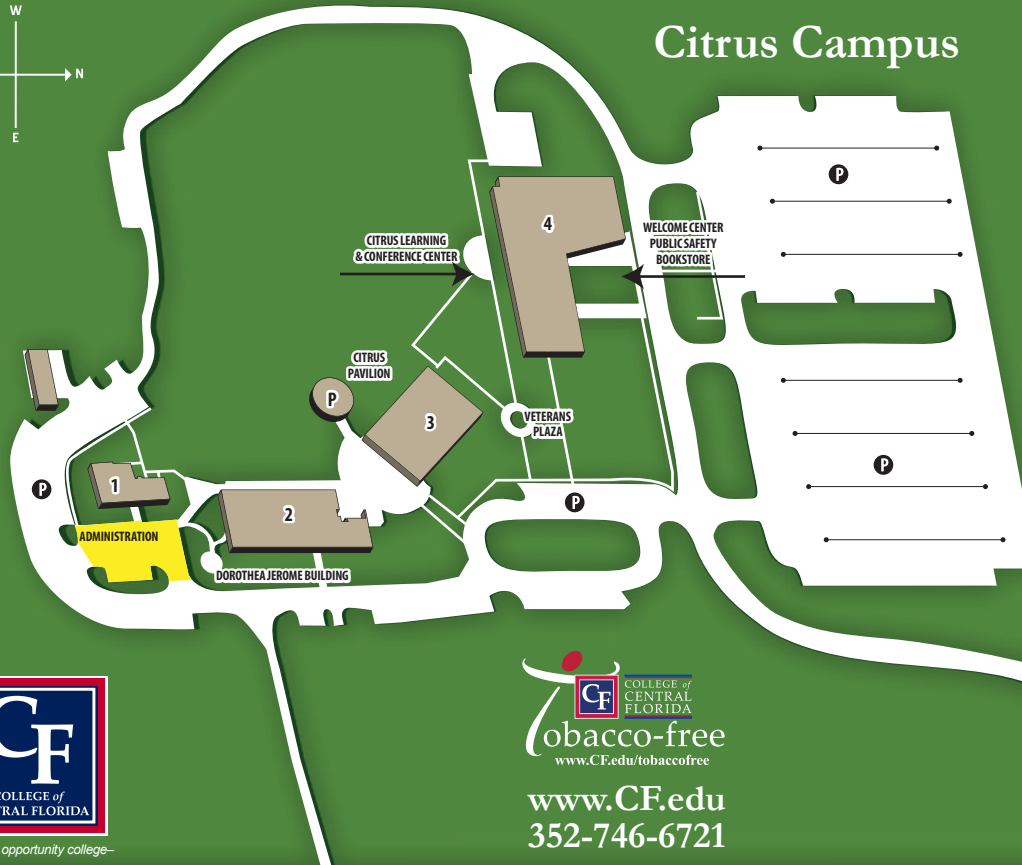

# Citrus Campus

## Legend

### Parking Lot Wifi Hotspot

Please login with your CF student credentials to access college internet.

**1** Administration, SCORE, Conference Room

**2 Dorothea G. Jerome Building**

*Main Level:*

Conference Center with ITV, Educational Opportunity Center, Nursing Suite, Student Activities, Student Lounge

**P** Citrus Pavilion

**P** Parking

—an equal opportunity college—

[www.CF.edu](http://www.CF.edu)  
352-746-6721

3800 S. LECANTO HIGHWAY